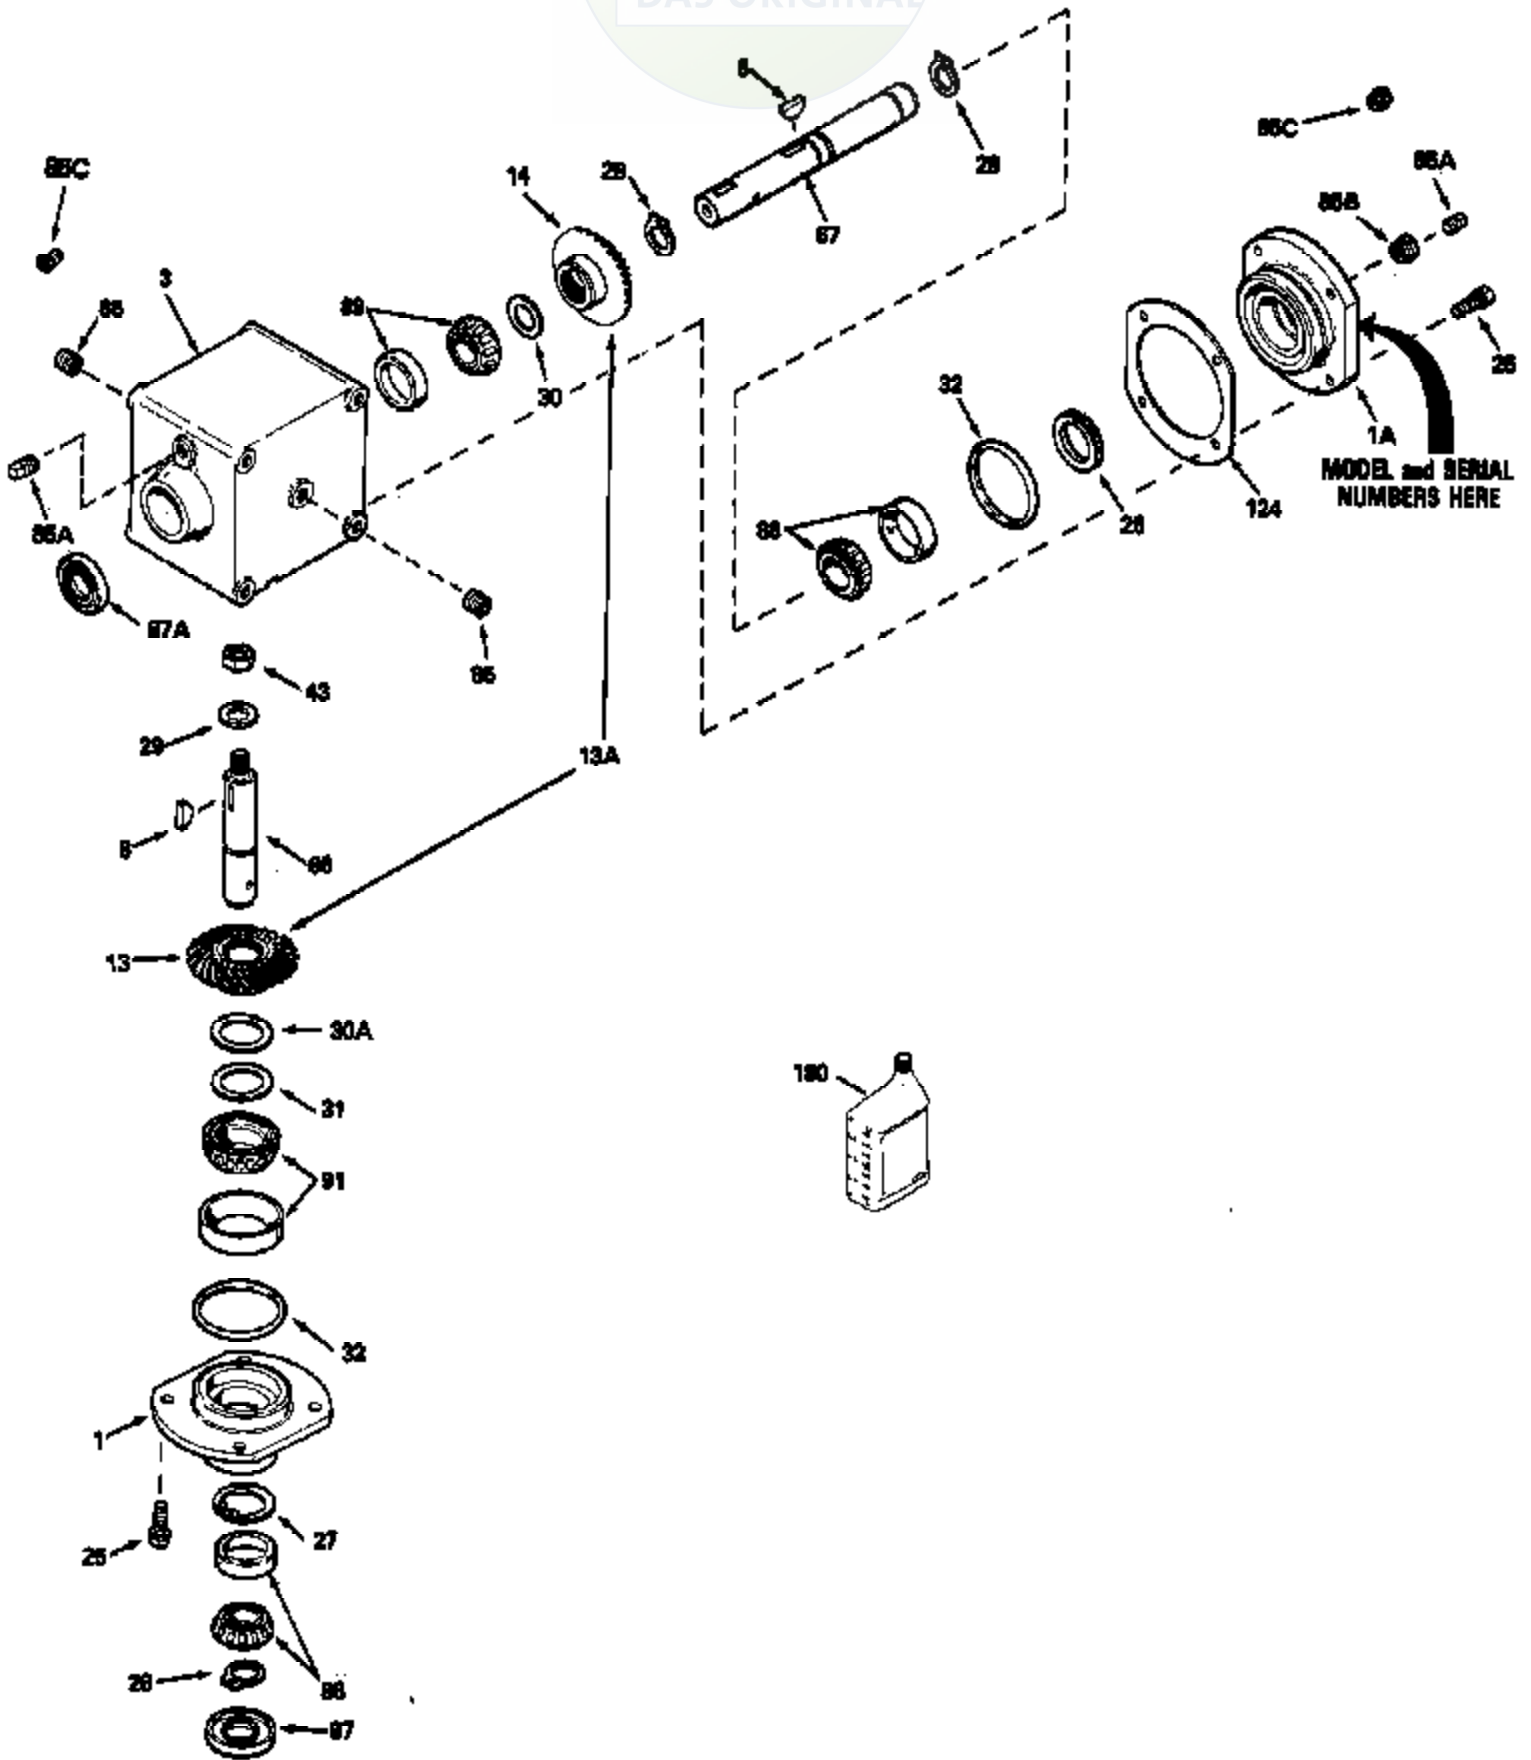

JOIST
DAS ORIGINAL

ILLUSTRATION SHOWS TYPICAL PARTS ONLY. ORDER BY PART NUMBER. PARTS NOT LISTED ARE SUPPLIED BY OEM.

Ref #	Part Number	Qty	Description
1A	786106	1	Retainer Cap
1	786125	1	Retainer Cap
3	770076	1	Right Angle Drive Housing
8	792114	1	Woodruff Key
13	778233	1	Bevel Gear (14 teeth)
14	778232	1	Bevel Gear (28 teeth)
25	792037	8	Screw, 5/16-18 x 1"
26	780137	1	Load Ring
28	792113	3	Retaining Ring
29	792127	1	Washer
30	780131	1	Shim (1-1/2" OD x 1-1/64" ID x .002 t hick)
30A	780101	1	Washer
31	780147	1	Shim
32	788063	1	"O" Ring
43	792126	1	Hex Jam Nut
66	776268	1	Input Shaft (4.935" long)
67	776223	1	Output Shaft (7-1/4" long)
85B	792118	1	Relief Valve (1/8-27 to 7/16")
85C	792117	1	Reducer Bushing (1/8-27 to 1/4-18)
85	792116	2	Pipe Plug, 1/4-18
85A	792039	2	Pipe Plug, 1/8-27
87A	788065	1	Oil Seal, 1"
87	788064	1	Oil Seal, 1"
88	780132	3	Bearing & Cup Assembly (SEE REPAIR MA NUAL)
91	780148	1	Bearing & Cup Assembly (SEE REPAIR MA NUAL)
124	780136	1	Shim
180	730229A	1	Gear Oil 80W90

1100-1100-033 Shim Page 2 of 2
Peerless